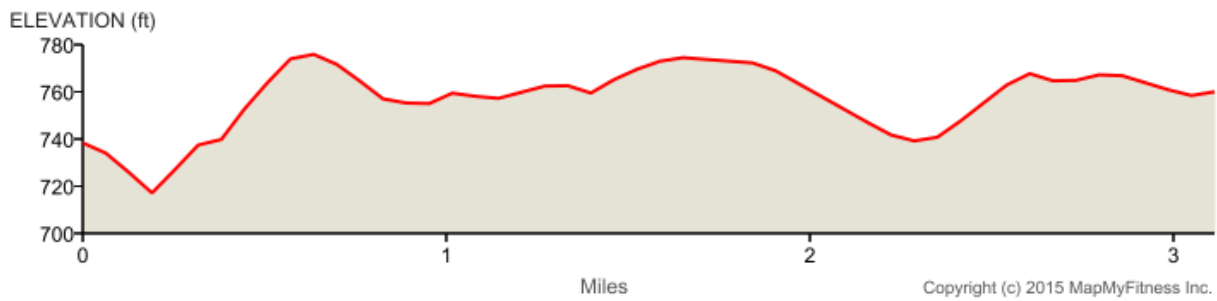

Mission Run in the Ozarks: 5K

Distance: 3.11 mi

Elevation: 97.91 ft (Max: 777.76 ft)

mapmyrun

 Head west on Flatwoods Dr toward Altman Dr	0 mi (+0.05 mi)
 Turn left onto E Main St	0.05 mi (+2.98 mi)
 Head north on Howard Ave toward W Washington St	3.03 mi (+0.06 mi)
 Head east on W Washington St toward N Peabody Ave	3.09 mi (+0.02 mi)
 Destination	3.11 mi (+0 mi)

MapMyRun • <http://mapmyrun.com/routes/view/628393890>