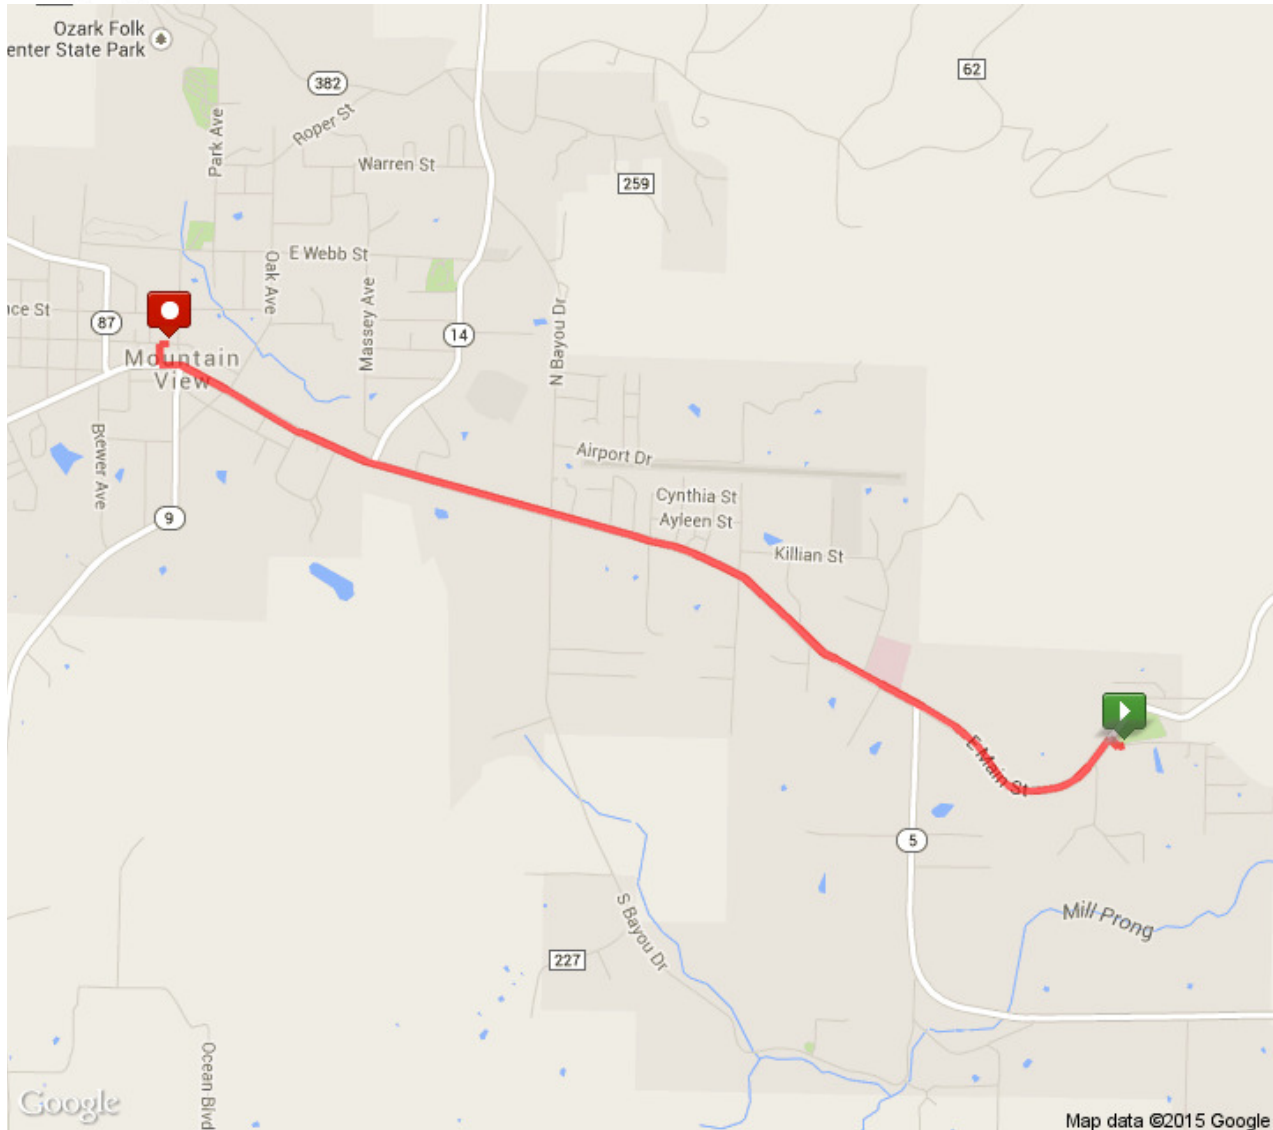

Mission Run in the Ozarks: 5K

Distance: 3.11 mi

Elevation: 97.91 ft (Max: 777.76 ft)

mapmyrun

 Head west on Flatwoods Dr toward Altman Dr	0 mi (+0.05 mi)
 Turn left onto E Main St	0.05 mi (+2.98 mi)
 Head north on Howard Ave toward W Washington St	3.03 mi (+0.06 mi)
 Head east on W Washington St toward N Peabody Ave	3.09 mi (+0.02 mi)
 Destination	3.11 mi (+0 mi)

MapMyRun • <http://mapmyrun.com/routes/view/628393890>